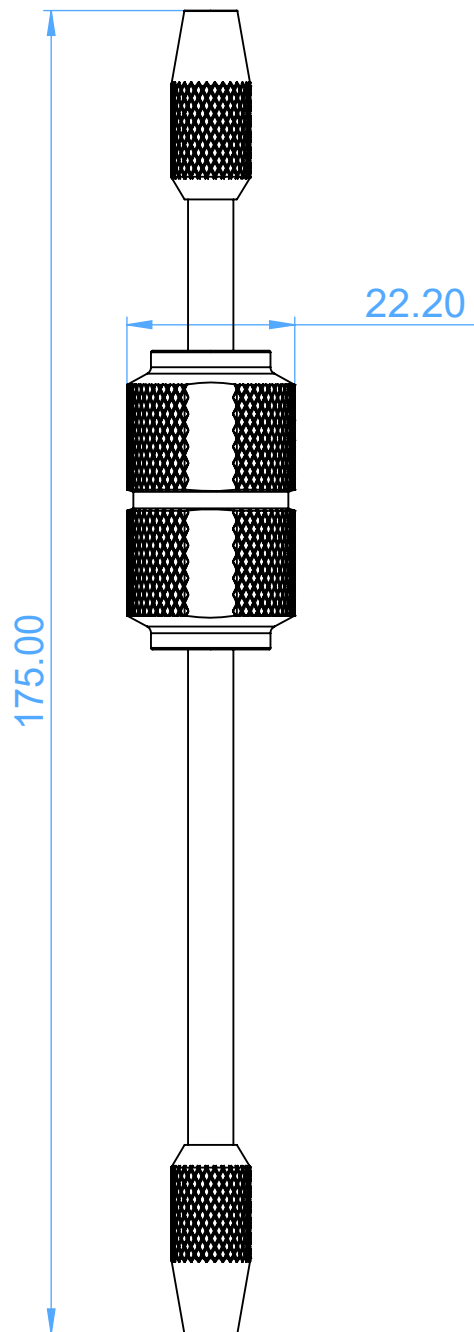

2305-D Crown instruments - Crown removers complete with tips double ended  
Handle + 3 tips

Scale 1:1